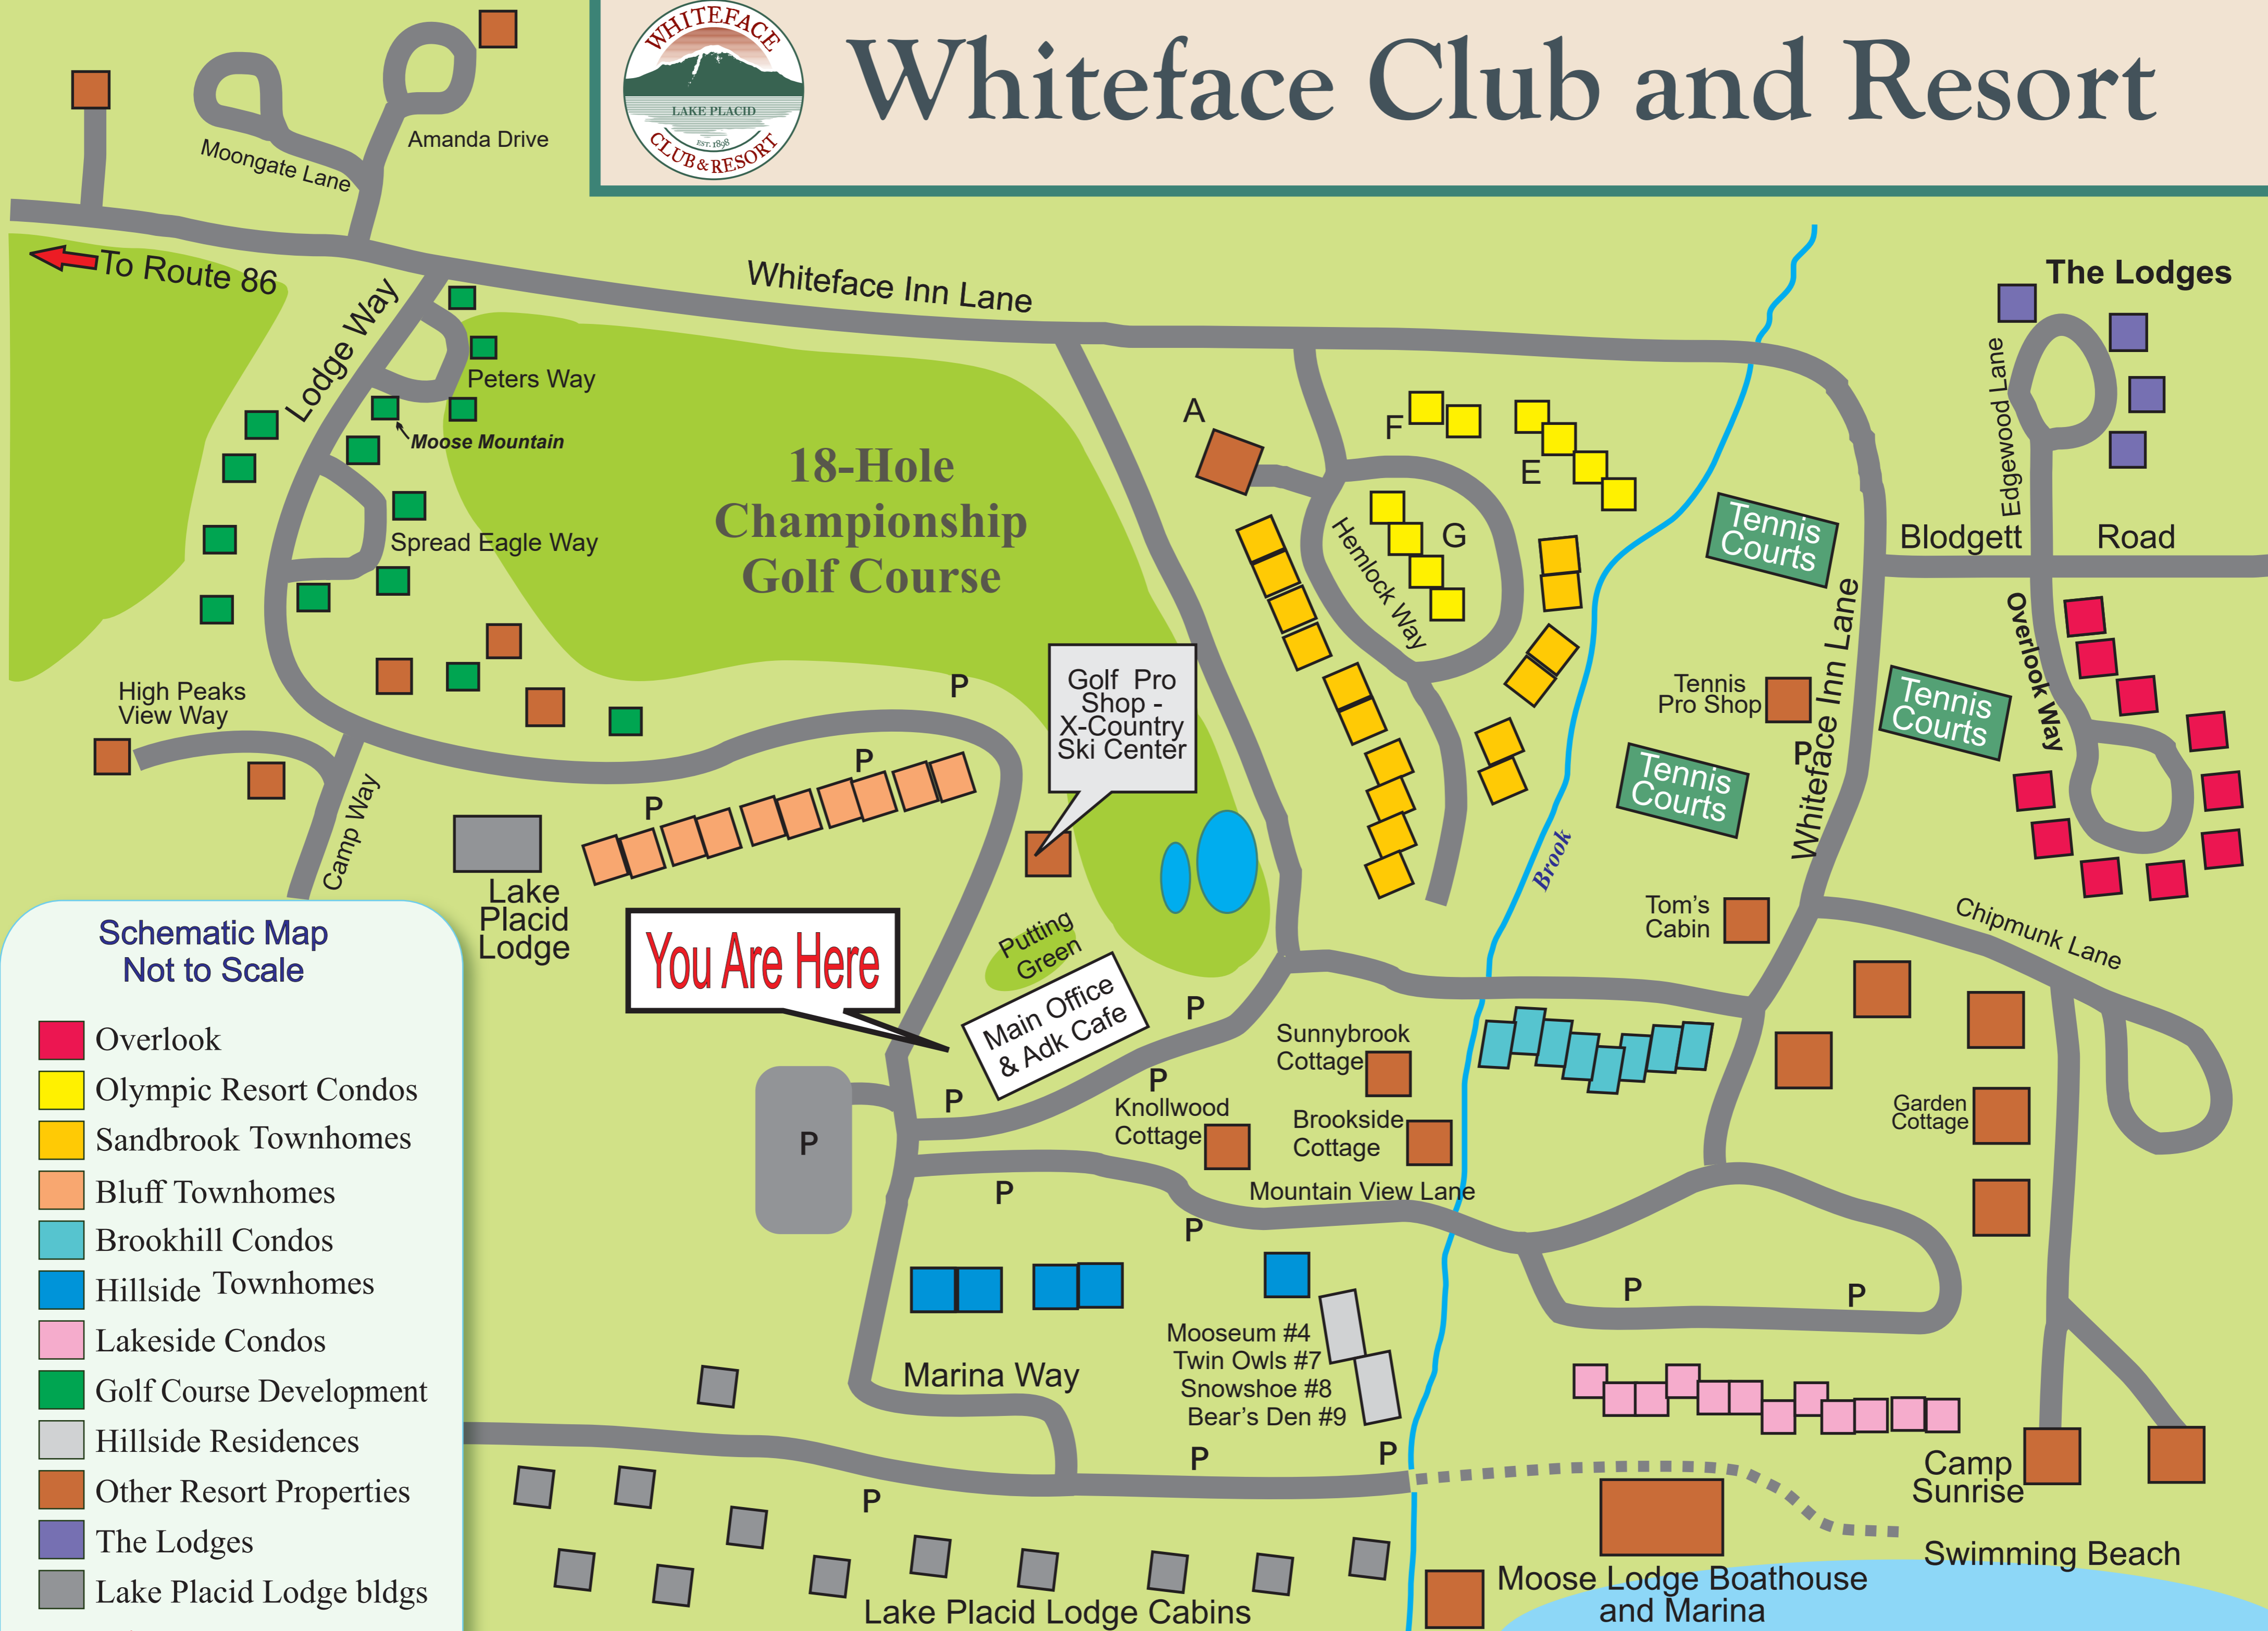

Whiteface Club and Resort

Schematic Map Not to Scale

- Overlook
- Olympic Resort Condos
- Sandbrook Townhomes
- Bluff Townhomes
- Brookhill Condos
- Hillside Townhomes
- Lakeside Condos
- Golf Course Development
- Hillside Residences
- Other Resort Properties
- The Lodges
- Lake Placid Lodge bldgs

Lake Placid