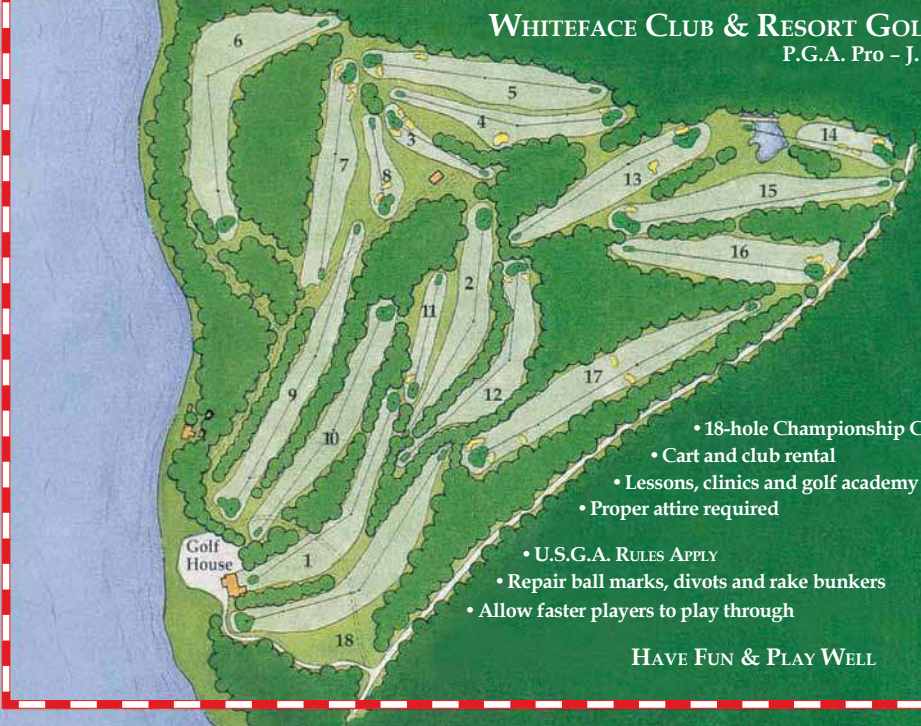

WHITEFACE CLUB & RESORT GOLF COURSE

P.G.A. Pro - J. Peter Martin

- 18-hole Championship Course-6451 yards
- Cart and club rental
- Lessons, clinics and golf academy
- Proper attire required
- U.S.G.A. RULES APPLY
- Repair ball marks, divots and rake bunkers
- Allow faster players to play through

HAVE FUN & PLAY WELL

		HANDICAP				HANDICAP			
		MEN'S				LADIES			
		COURSE RATING & SLOPE BLUE 71.1 - 123 WHITE 69.2 - 119				COURSE RATING RED 71.5 - 125			
		BLUE	WHITE	P A R	H D C P	RED	P A R	H D C P	
		YDS	YDS			YDS			
1	J. PETER MARTIN	346	336	4	14	277	4	14	
2	LEAN-TO	372	361	4	6	281	4	6	
3	OLD CLUB HOUSE	195	155	3	16	150	3	16	
4	DEER RUN	386	376	4	10	320	4	10	
5	EVERGREEN	413	403	4	7	366	4	7	
6	WHITEFACE	490	478	5	3	410	5	3	
7	LONG VIEW	340	331	4	12	300	4	12	
8	GARDEN	164	154	3	17	148	3	17	
9	PLACID	434	364	4	8	343	4	8	
OUT		3130	2958	35		2596	35		
		PLAYER				PLAYER			
10	ADIRONDACK	370	349	4	13	250	4	13	
11	THE GLEN	149	139	3	18	135	3	18	
12	INDIAN PASS	373	362	4	11	313	4	11	
13	MOUNTAIN RANGE	385	350	4	15	285	4	15	
14	LITTLE POND	218	211	3	5	117	3	5	
15	STONE SHELTER	420	375	4	4	357	4	4	
16	FOREVER WILD	344	304	4	9	288	4	9	
17	LONG JOURNEY	512	493	5	2	459	5	2	
18	HOME AGAIN	540	463	5	1	411	5	1	
IN		3311	3081	36		2615	36		
TOT		6451	6039	71		5211	71		
HCP									
NET									
SCORER				ATTEST				DATE	