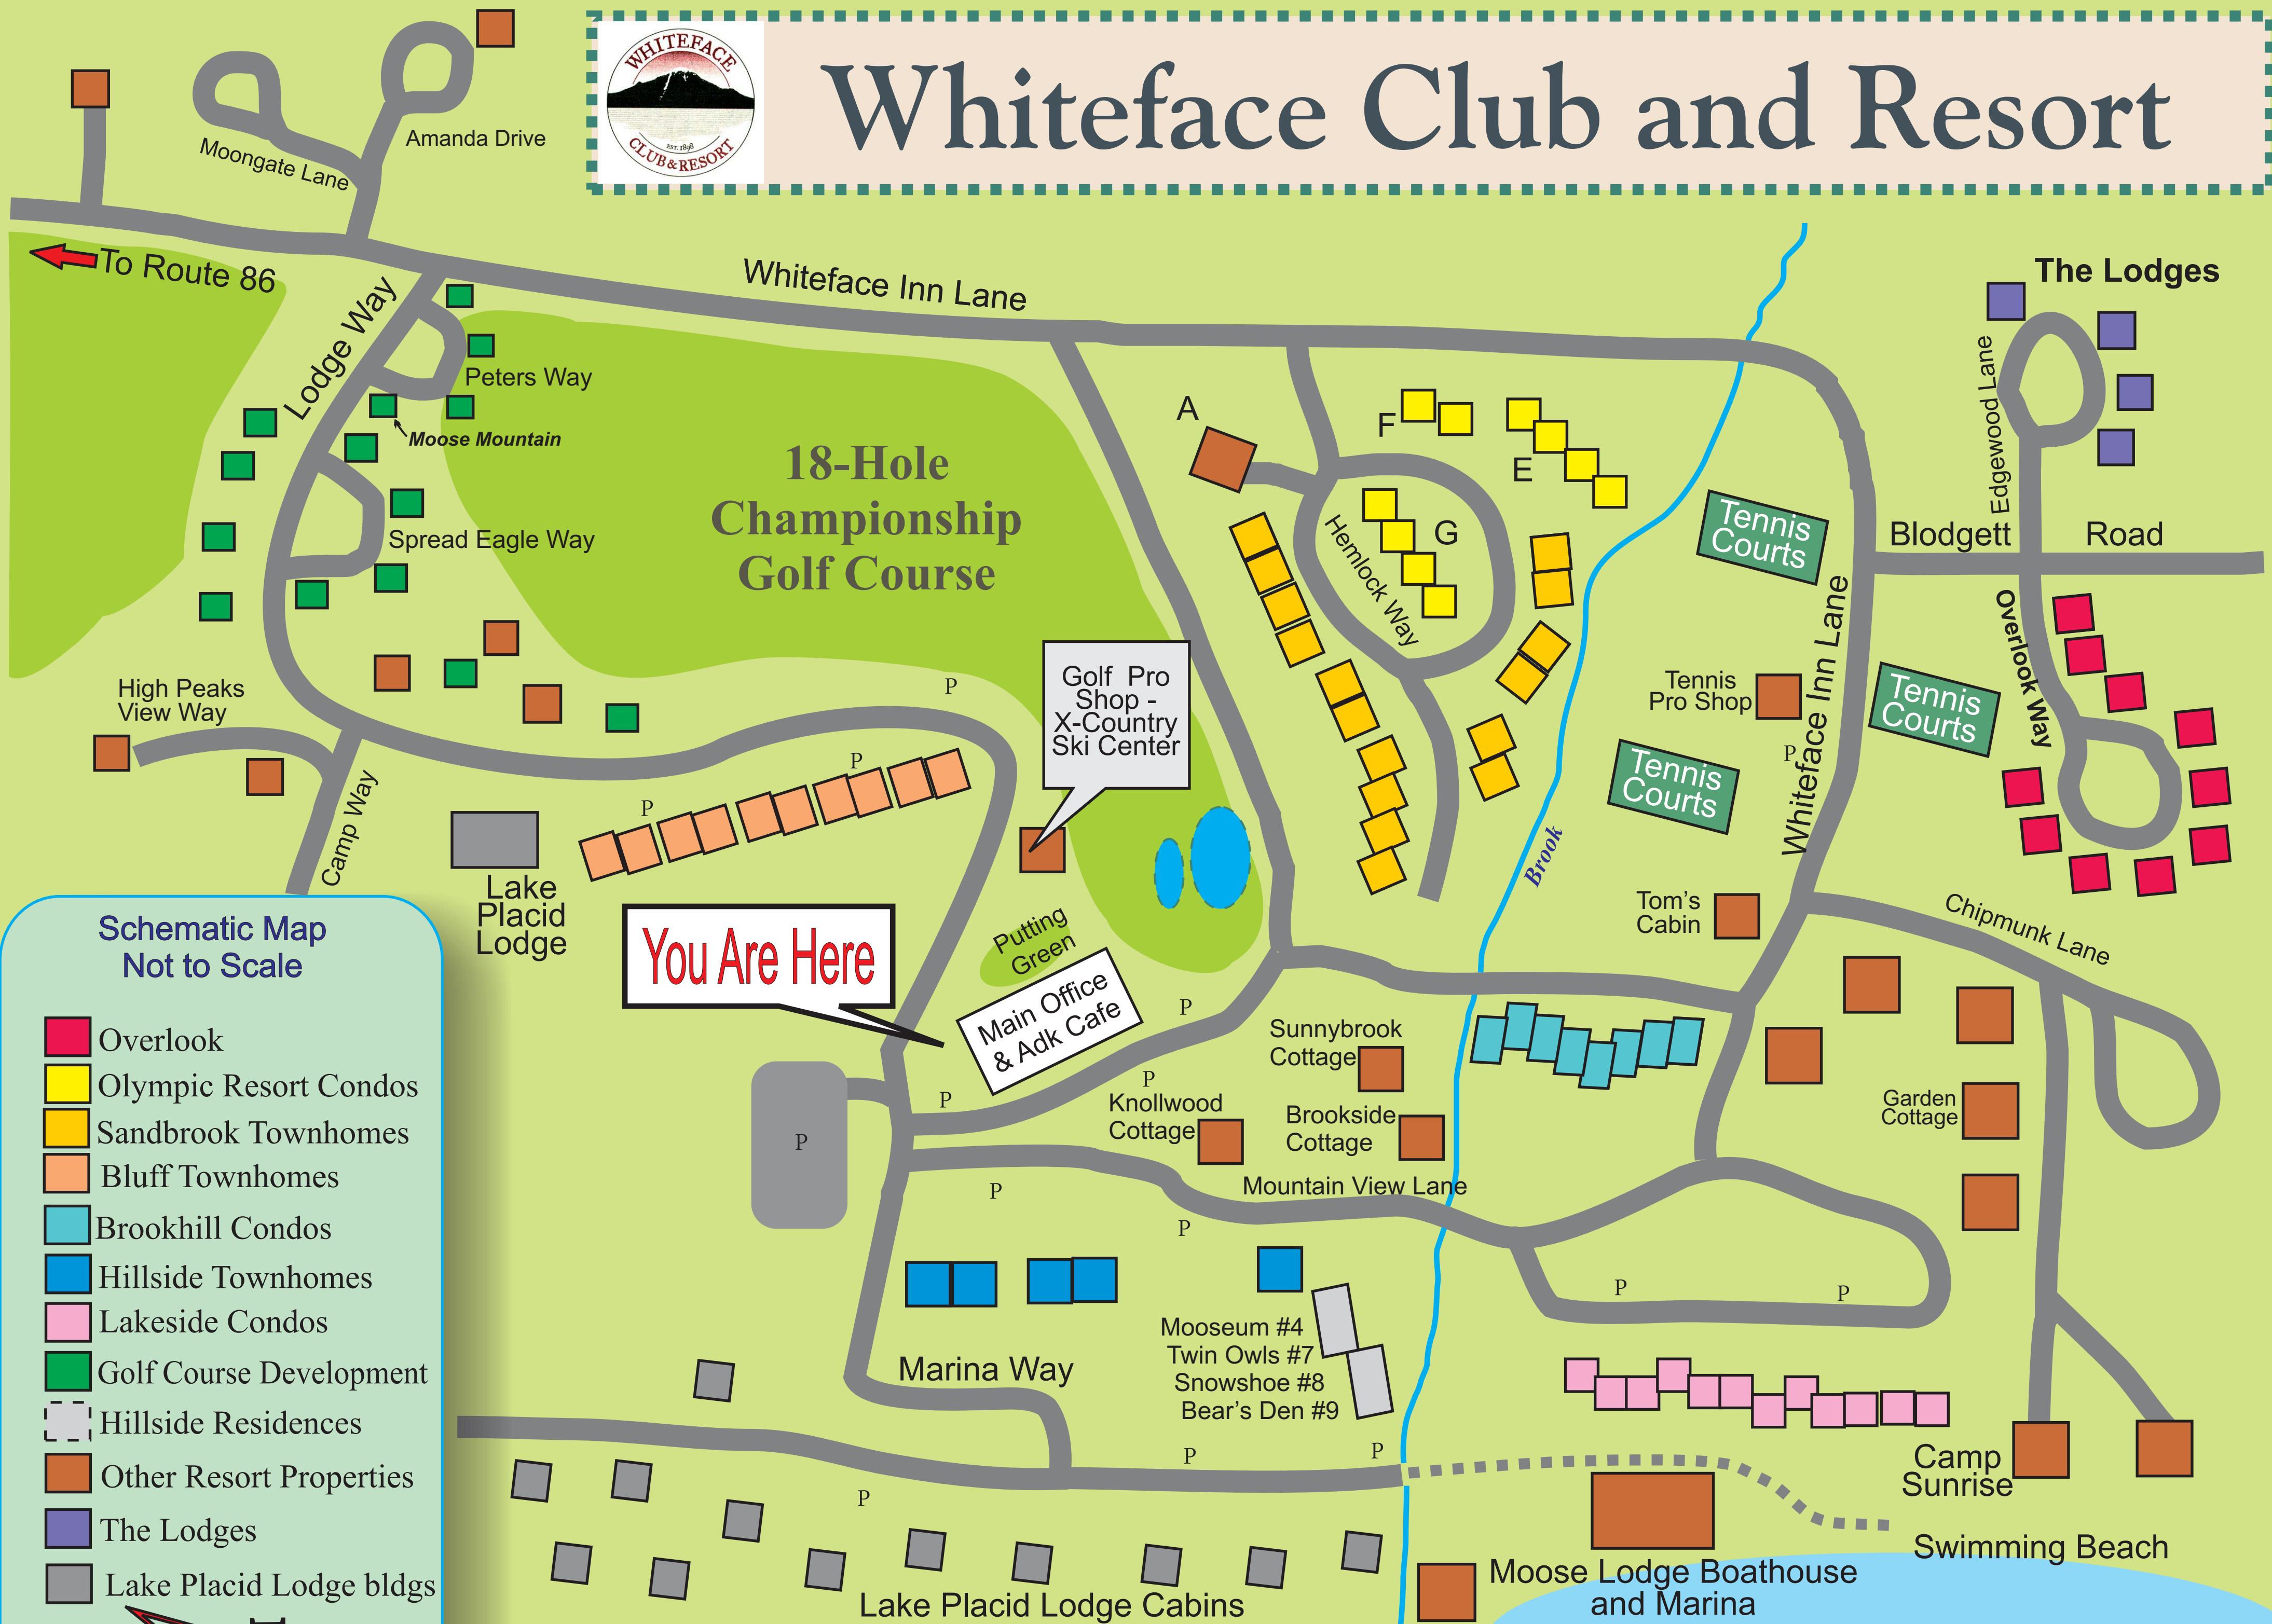

# Whiteface Club and Resort

Schematic Map  
Not to Scale

- Overlook
- Olympic Resort Condos
- Sandbrook Townhomes
- Bluff Townhomes
- Brookhill Condos
- Hillside Townhomes
- Lakeside Condos
- Golf Course Development
- Hillside Residences
- Other Resort Properties
- The Lodges
- Lake Placid Lodge bldgs

Lake Placid